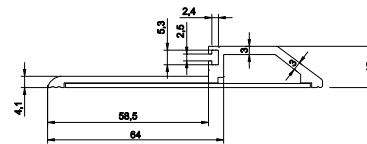

15mm STEEL

12.5mm ALUMINIUM

15mm ALUMINIUM

6mm ALUMINIUM

STEMKO GROUP
NATIONPLUS STEEL DOOR: STANDARD
THRESHOLD SECTIONS