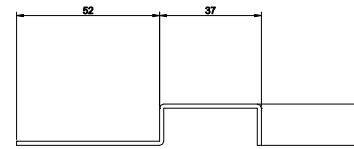

15mm STEEL

12.5mm ALUMINIUM

15mm ALUMINIUM

6mm ALUMINIUM

STEMKO GROUP
NATIONPLUS STEEL DOOR: STANDARD
THRESHOLD SECTIONS