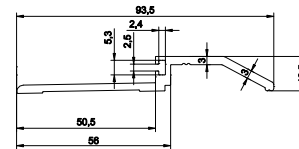

15mm STEEL

12.5mm ALUMINIUM

15mm ALUMINIUM

6mm ALUMINIUM

STEMKO GROUP
NATIONPLUS STEEL DOOR: STANDARD
THRESHOLD SECTIONS